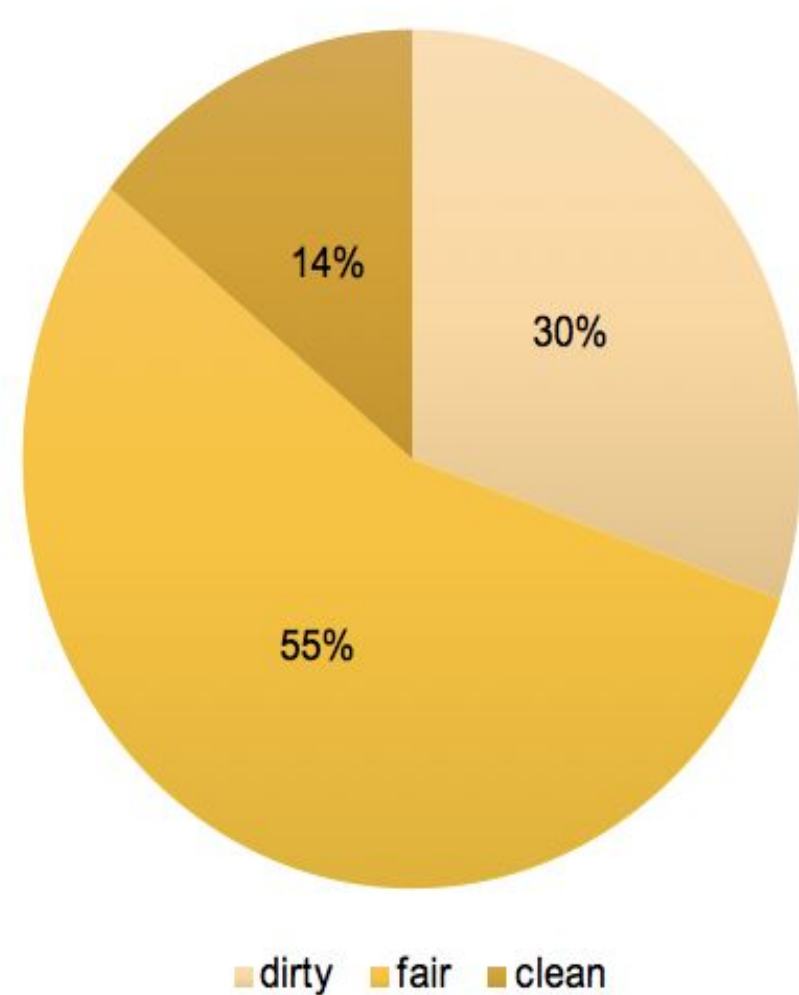

LAUNDRY ISSUES @ ARIZONA STATE UNIVERSITY

Our group of LEAD students surveyed Arizona State University students who lived on campus about laundry related issues. We want ASU to improve the state of the laundry rooms by upgrading the machines. Below is the data that we collected.

Students were asked to rate the consistent state of the laundry rooms on campus

Students were asked if they believed that the provided laundry rooms on campus should be efficient and usable for all dorm residents.