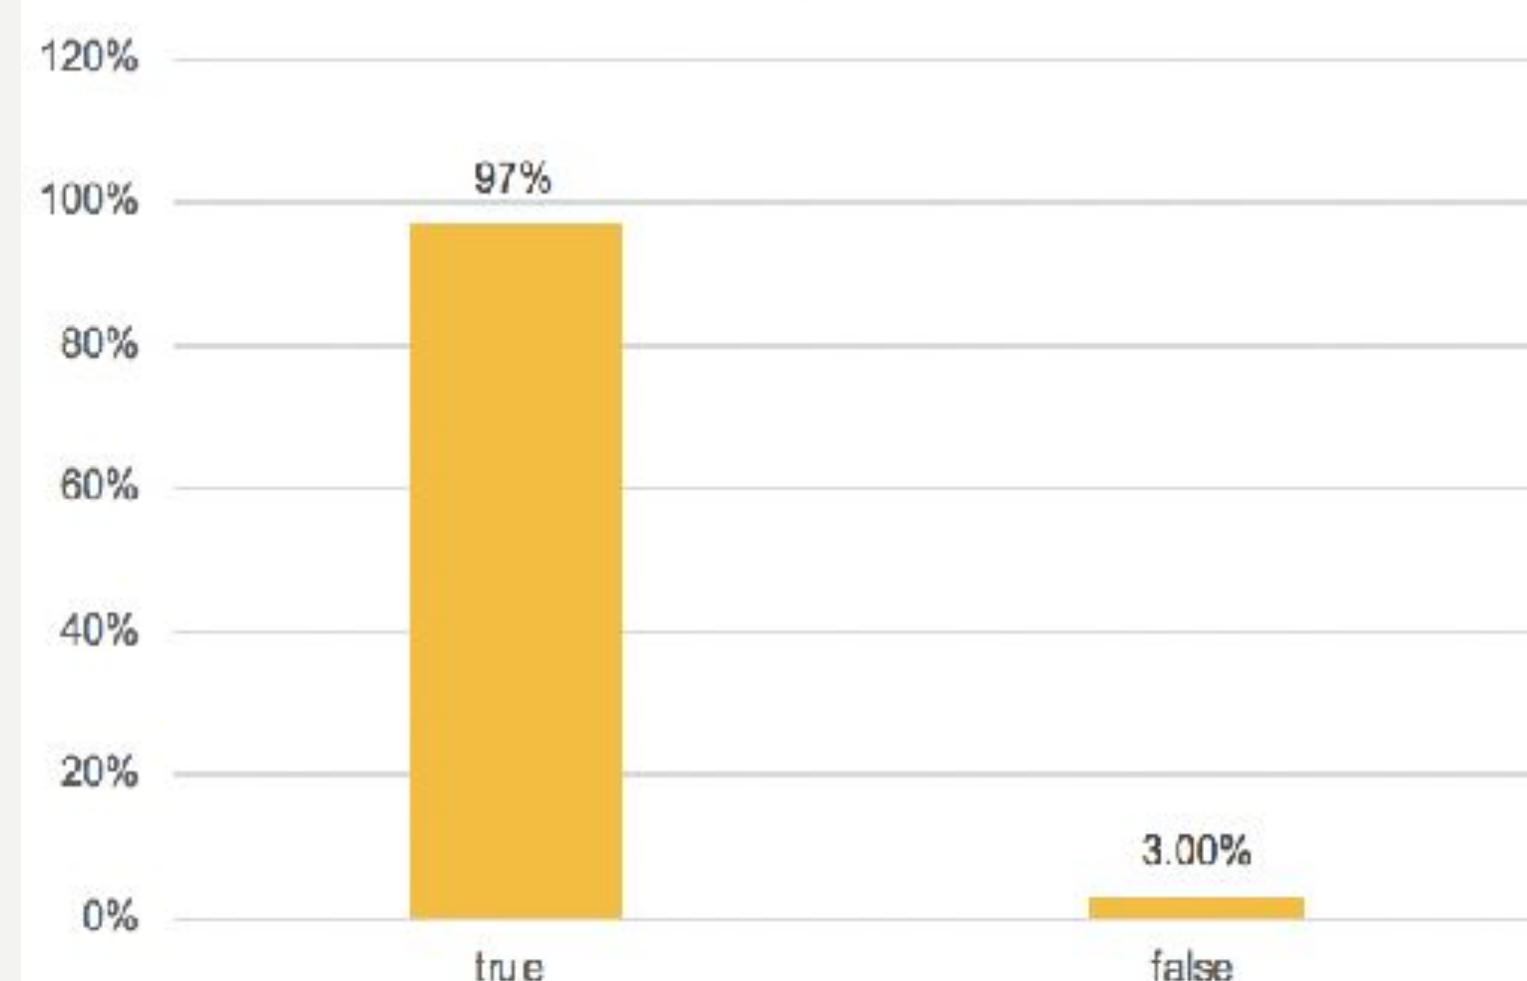

LAUNDRY ISSUES @ ARIZONA STATE UNIVERSITY

Our group of LEAD students surveyed Arizona State University students who lived on campus about laundry related issues. We want ASU to improve the state of the laundry rooms by upgrading the machines. Below is the data that we collected.

Students were asked to rate the consistent state of the laundry rooms on campus

Students were asked if they believed that the provided laundry rooms on campus should be efficient and usable for all dorm residents.