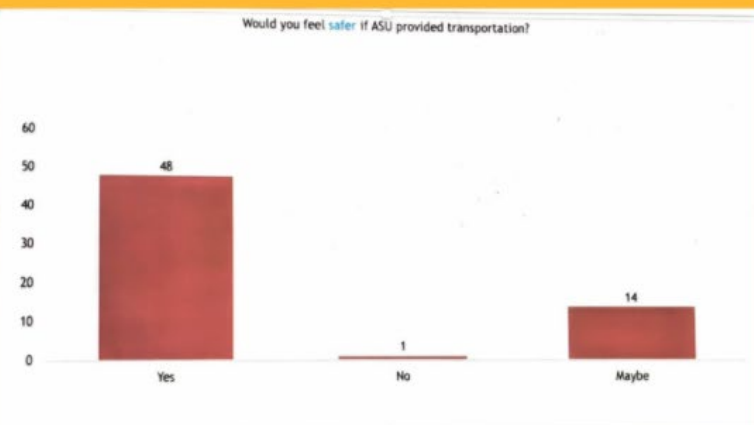

#Don't Get A DUI

Devil's Drives

ASU APP

Our Mission:

- 1. Provide Rides With M&G:** Students can use their meal plan money to request a safe ride through ASU.
- 2. Make A New tab on the ASU:** This new tab will request a ride from your current location on or off campus.