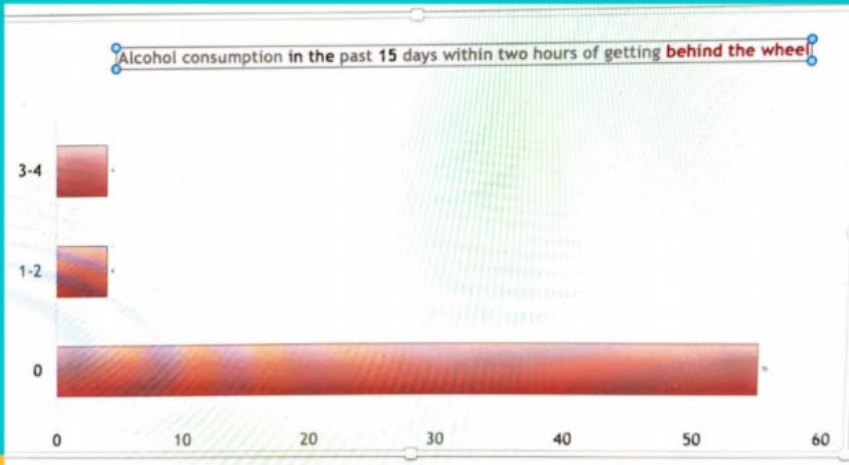

#Don't Get A DUI

Devil's Drives

ASU APP

Our Mission:

- 1. Provide Rides With M&G:** Students can use their meal plan money to request a safe ride through ASU.
- 2. Make A New tab on the ASU:** This new tab will request a ride from your current location on or off campus.