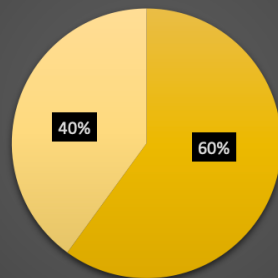

The Issue: Students Drinking:

ALCOHOL ABUSE AT ASU

Is alcohol abuse still a prevalent problem on our campus?

Percent of College Students Ages 18 to 22 that Drink Alcohol

■ Drink alcohol ■ Don't drink alcohol

Drinking:

- 4 out of 5 students drink alcohol; half report binge drinking
- 20% of college students meet the criteria for an alcohol disorder
- -3.5% of cancer deaths in the US were due to alcohol abuse in 2009